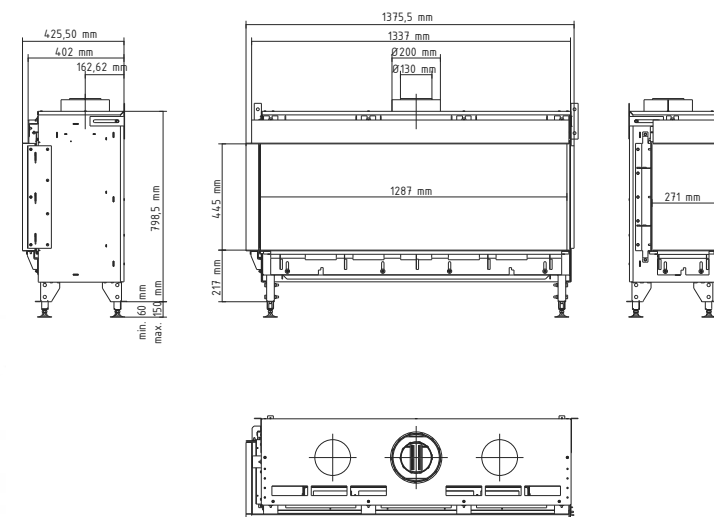

Valentino INDOOR GAS FIREPLACE

Valentino 1300 LF

With the open corner fire you can create an eye catching feature

FEATURES

- Linear-shape burner
- 15 levels of flame height
- LPG or Natural Gas powered
- Safety sensors
- Child lock
- Thermostat
- Eco flow mode
- Module division mode
- Anti - reflective glass
- Remote control
- Smart Home System compatible
- Heat inflector
- Heat efficiency
- Regulated supports
- Automatic ignition
- CE Certified

SPECIFICATION

FUEL OPTION		G20 / G25 (NATURAL GAS)	G30 / G31 (LPG)
Fire view	-	Left & Front	
Nominal heat output	kW	8,5	7,4
Gas consumption	kg/h	-	0,20*-0,78
Gas consumption	m ³ /h	0,29*-1,20	-
Flue system	mm	concentric flue 200/130	
Glazing	-	anti-reflective glass	
Interior finish	-	black matt	
Control	-	remote control & SHS	
Combustion system	-	closed	
Power supply	V	230	
Built-in depth	mm	425,5 + 50**	
Fire view width	mm	1287	

* only middle section switched on at the lowest level

**the minimum space between a wall and the device

DIMENSIONS

AVAILABLE DECORATIVE ACCESSORIES

OPTIONAL