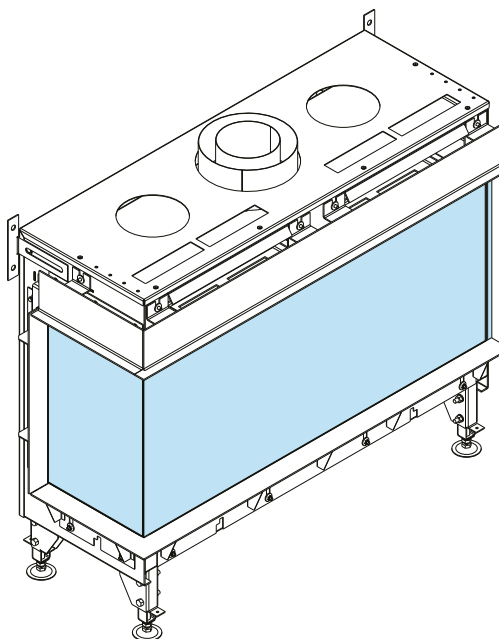

Valentino INDOOR GAS FIREPLACE

Valentino 1000 LF

With the open corner fire you can create an eye catching feature

FEATURES

- Linear-shape burner
- 15 levels of flame height
- LPG or Natural Gas powered
- Safety sensors
- Child lock
- Thermostat
- Eco flow mode
- Module division mode
- Anti - reflective glass
- Remote control
- Smart Home System compatible
- Heat inflector
- Heat efficiency
- Regulated supports
- Automatic ignition
- CE Certified

SPECIFICATION

FUEL OPTION		G20 / G25 (NATURAL GAS)	G30 / G31 (LPG)
Fire view	-	Left & Front	
Nominal heat output	kW	6,4	6,7
Gas consumption	kg/h	-	0,20*-0,70
Gas consumption	m ³ /h	0,25*-0,90	-
Flue system	mm	concentric flue 200/130	
Glazing	-	anti-reflective glass	
Interior finish	-	black matt	
Control	-	remote control & SHS	
Combustion system	-	closed	
Power supply	V	230	
Built-in depth	mm	425,5 + 50**	
Fire view width	mm	986	

* only middle section switched on at the lowest level

**the minimum space between a wall and the device

DIMENSIONS

AVAILABLE DECORATIVE ACCESSORIES

OPTIONAL