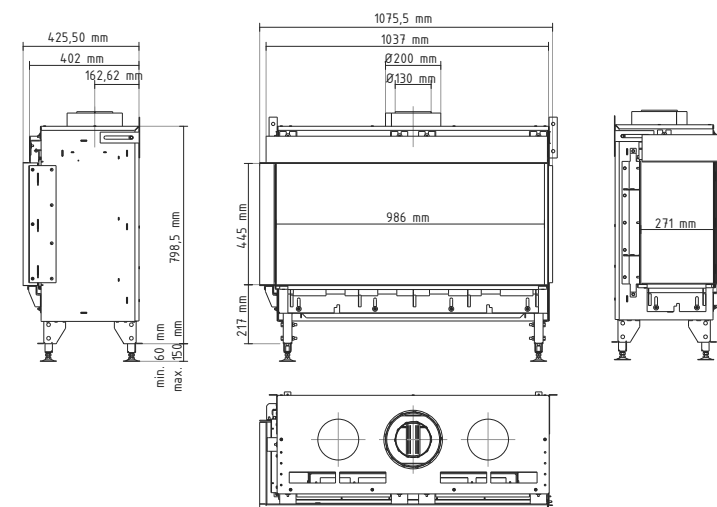

SPECIFICATION

FUEL OPTION		G20 / G25 (NATURAL GAS)	G30 / G31 (LPG)
Fire view	-	Left & Front	
Nominal heat output	kW	6,4	6,7
Gas consumption	kg/h	-	0,20*-0,70
Gas consumption	m ³ /h	0,25*-0,90	-
Flue system	mm	concentric flue 200/130	
Glazing	-	anti-reflective glass	
Interior finish	-	black matt	
Control	-	remote control & SHS	
Combustion system	-	closed	
Power supply	V	230	
Built-in depth	mm	425,5 + 50**	
Fire view width	mm	986	

* only middle section switched on at the lowest level

**the minimum space between a wall and the device

DIMENSIONS

AVAILABLE DECORATIVE ACCESSORIES

OPTIONAL